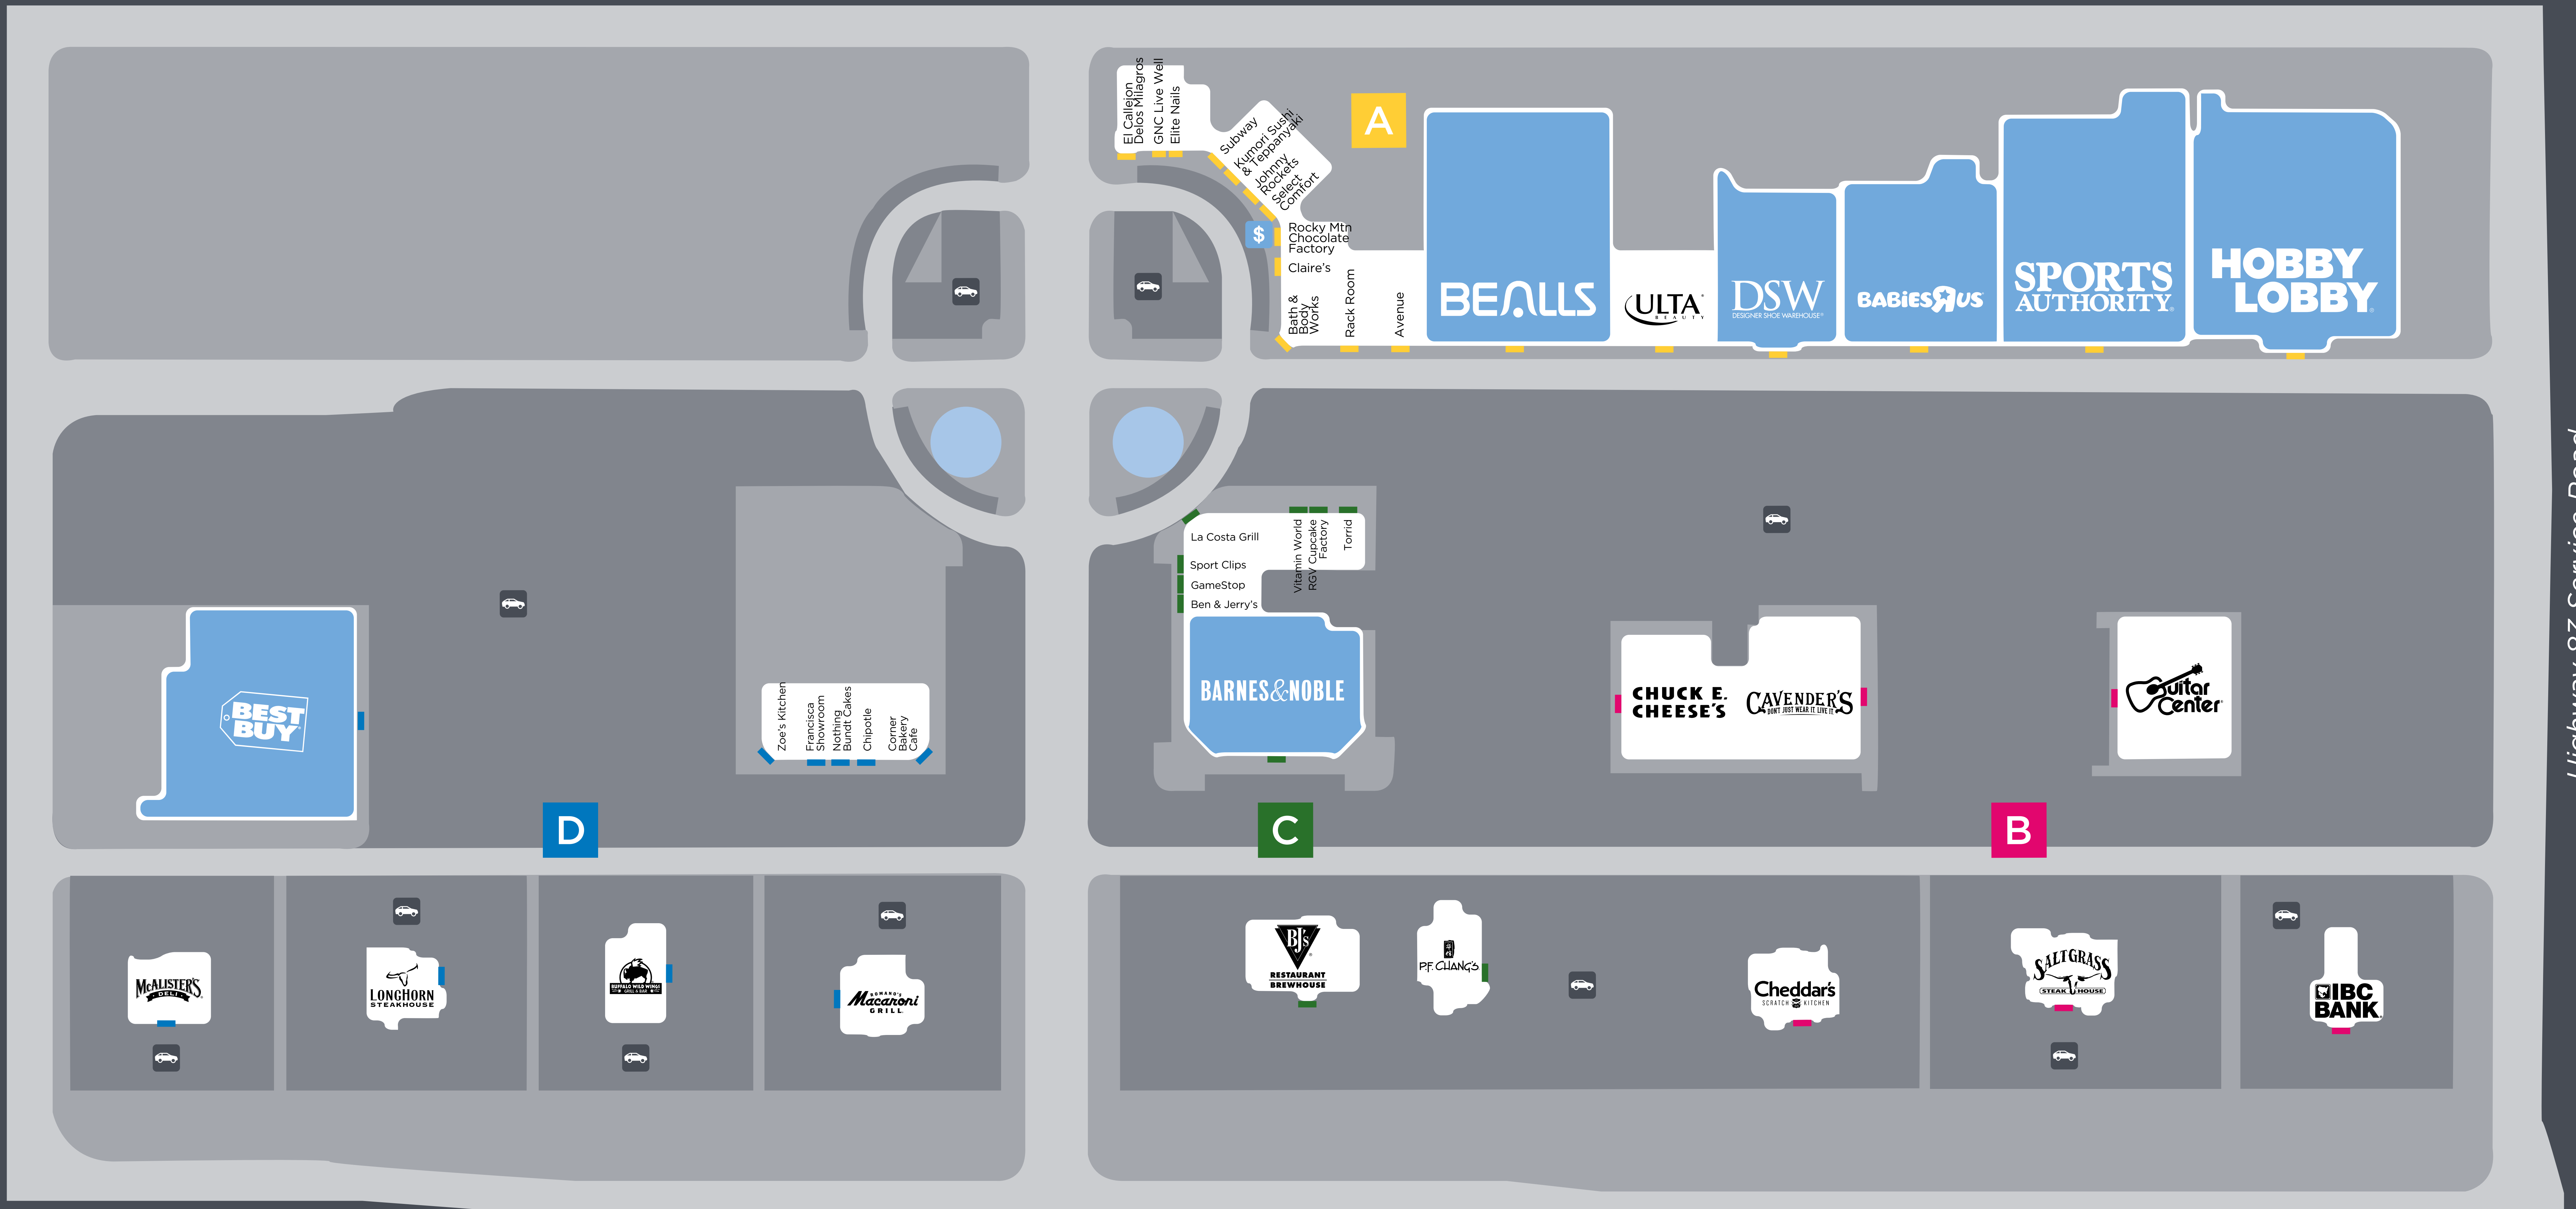

PALMS CROSSING

Ithaca Road

Ware Road

Highway 83 Service Road

Highway 83 Service Road

DIRECTORY LEGEND

- Parking
- ATM

Palms Crossing

SHOPPING

- Bath & Body Works A
- Babies "R" Us A
- Barnes & Noble C
- Beall's A
- Cavender's Western Wear B

- Claire's
- DSW Shoe Warehouse
- GameStop
- GNC
- Guitar Center
- Hobby Lobby
- Rack Room Shoes
- Sleep Number by Select Comfort
- Sports Authority
- Torrid

- A The Avenue
- A Ulta
- C Vitamin World

DINING

- A BJ's Restaurants Inc.
- A Ben & Jerry's
- A Cheddar's Scratch Kitchen
- C Chuck E. Cheese's

- A Kumori Sushi & Teppanyaki
- A Johnny Rockets
- C El Callejon De Los Milagros
- La Costa Grill
- PF Changs China Bistro
- RGV Cupcake Factory
- Rocky Mountain Chocolate
- Saltgrass Steak House
- Subway

PERSONAL & PROFESSIONAL SERVICES

- A Elite Nails A
- C International Bank of Commerce B
- C Sport Clips C

MANAGED BY

**WASHINGTON
PRIME GROUP**